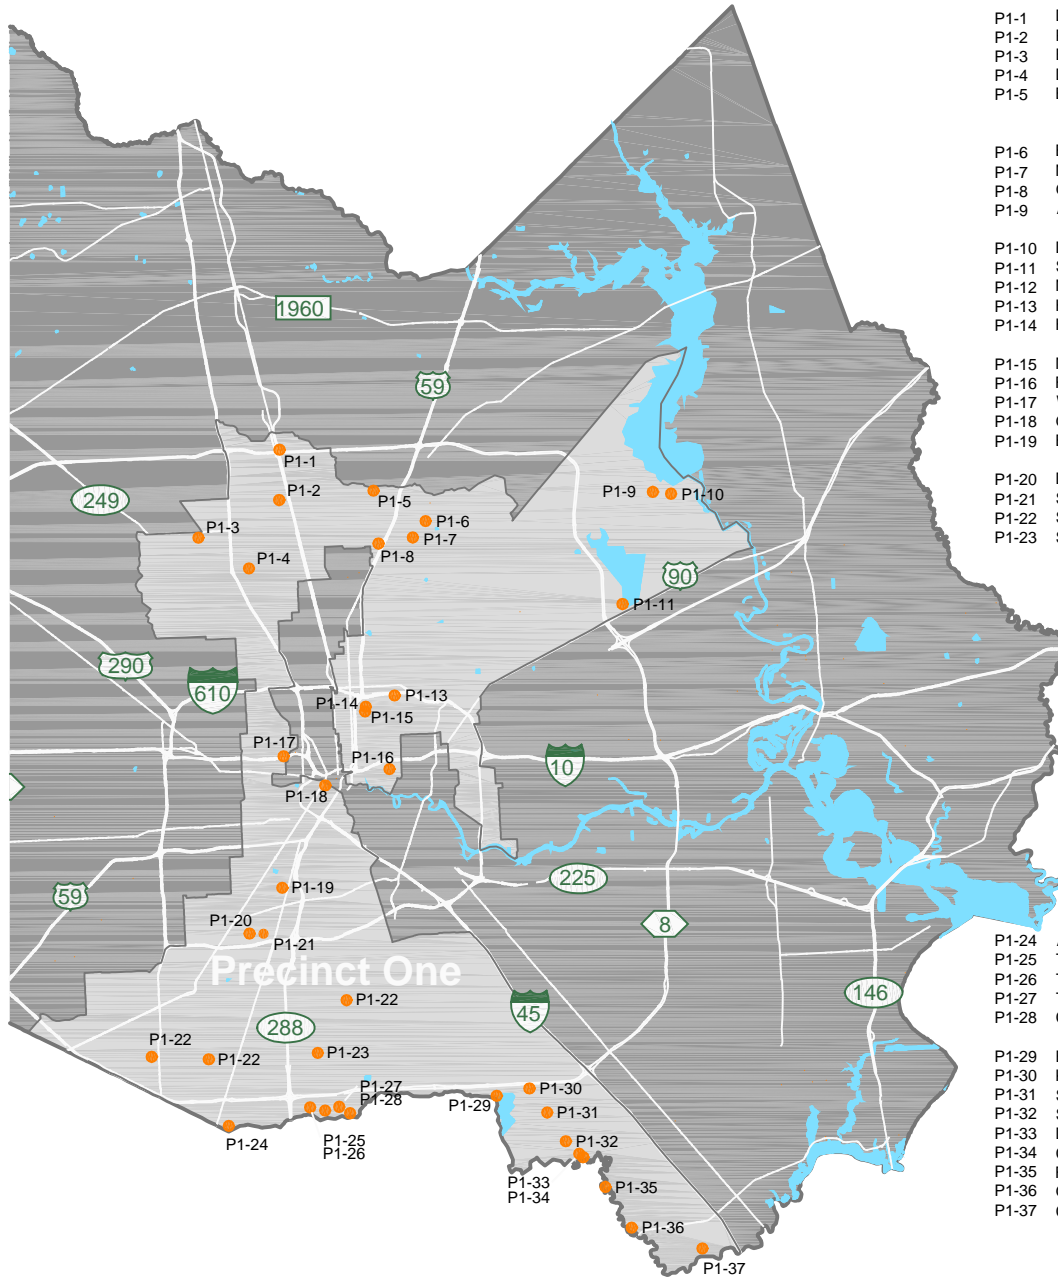

Precinct One Existing Parks

- P1-1 Dow Park #1
- P1-2 Pep Mueller Park
- P1-3 Ella Hike & Bike Trail
- P1-4 Dow Park #2
- P1-5 Bill Crowley Park

- P1-6 Barbara Jordan Park
- P1-7 Norman Way Park
- P1-8 Gerber Park
- P1-9 Alexander Deussen Park

- P1-10 Dwight D. Eisenhower Park
- P1-11 Sheldon Park
- P1-12 N/A
- P1-13 Hutcheson Park
- P1-14 Hunting Bayou Hike & Bike Trail

- P1-15 Mickey Leland Memorial Park
- P1-16 Finnigan Park
- P1-17 White Oak Bayou Hike & Bike Trail
- P1-18 Quebedeaux Park
- P1-19 Brays Bayou Hike & Bike Trail

- P1-20 Dome Stadium
- P1-21 Street Olympics Complex
- P1-22 Sims Bayou Hike & Bike Trail
- P1-23 Swingle Park

- P1-24 Almeda Park
- P1-25 Tom Bass Regional Park Section 1
- P1-26 Tom Bass Regional Park Section 2 - Golf
- P1-27 Tom Bass Regional Park Section 3
- P1-28 Christia V. Adair Park

- P1-29 El Franco Lee Park
- P1-30 Kirkwood South Park
- P1-31 Sagemeadow Park
- P1-32 Southbelt Hike & Bike Trail
- P1-33 Dixie Farm Road Park
- P1-34 Choate Park
- P1-35 Frankie Carter Randolph Park
- P1-36 Oxnard Park
- P1-37 Challenger Seven Memorial Park