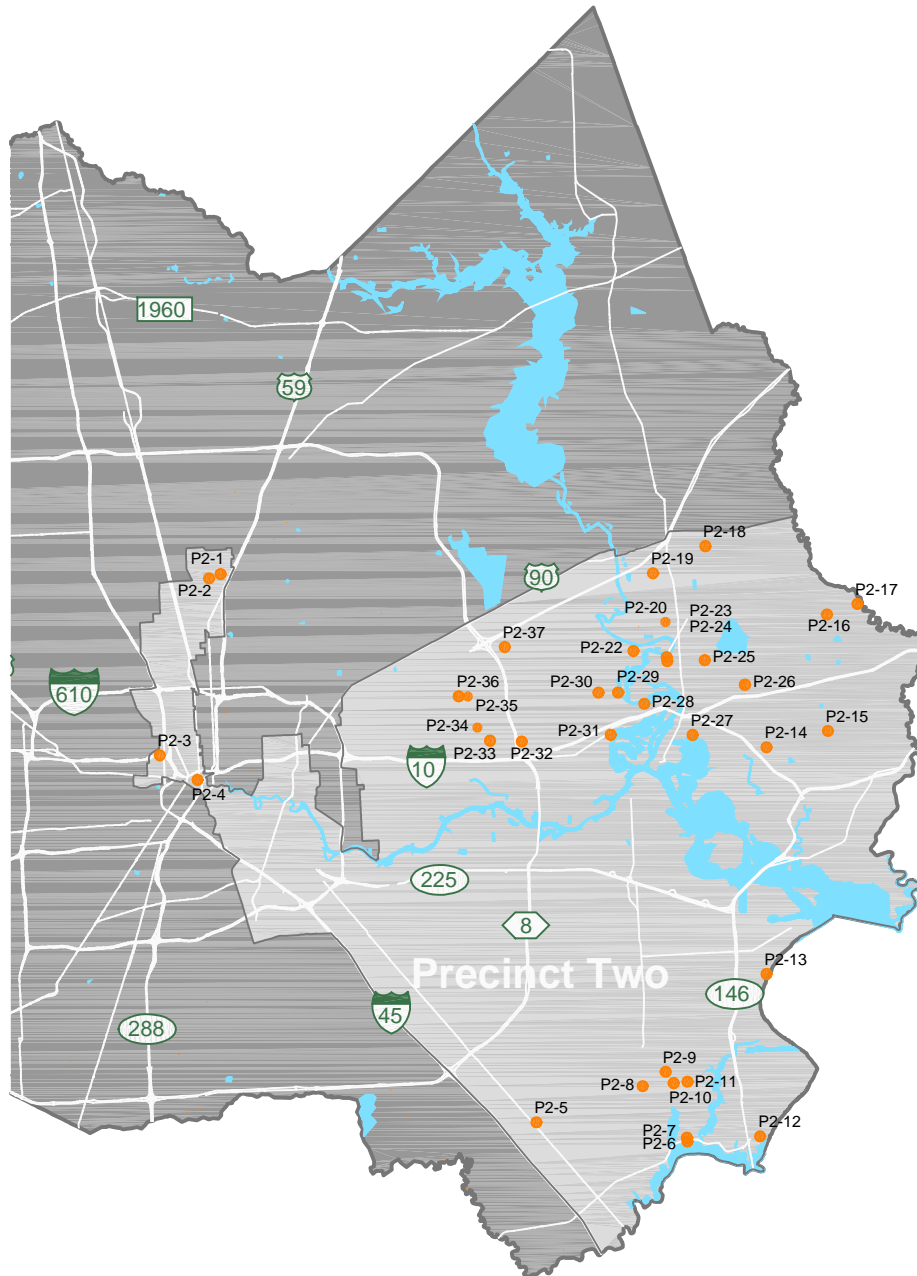

Precinct Two Existing Parks

- P2-1 James Driver Park
- P2-2 Halls Bayou Jogging Trail
- P2-3 White Oak Bayou Hike & Bike
- P2-4 James Bute Park
- P2-5 Dad's Club Sports Park

- P2-6 Clear Lake Park South
- P2-7 Clear Lake Park North
- P2-8 Bay Area Park
- P2-9 Roy D. "Kipper" Mease Park
- P2-10 Armand Bayou Park

- P2-11 Bay Area Hike & Bike Park
- P2-12 Seabrook Sports Complex
- P2-13 Sylvan Beach
- P2-14 Baytown Park
- P2-15 Grays Sports Complex

- P2-16 East Harris County Soccer Complex
- P2-17 Cedar Bayou Park
- P2-18 Cedar Grove Park
- P2-19 Riley Chambers Park
- P2-20 Allison Peirce Wetlands Sanctuary

- P2-21 N/A
- P2-22 Rio Villa Park
- P2-23 Stratford Park
- P2-24 Highlands Park
- P2-25 Highlands Sports Complex

- P2-26 Edna Mae Washington Park
- P2-27 Burnett Park
- P2-28 Meadowbrook Park
- P2-29 Moncrief Park
- P2-30 Channelview Sports Complex

- P2-31 River Terrace Park
- P2-32 Channelwood Park
- P2-33 Cloverleaf Park
- P2-34 Nadolney Park
- P2-35 Northshore Park
- P2-36 Northshore Family Park
- P2-37 Beltway 8 Sports Park