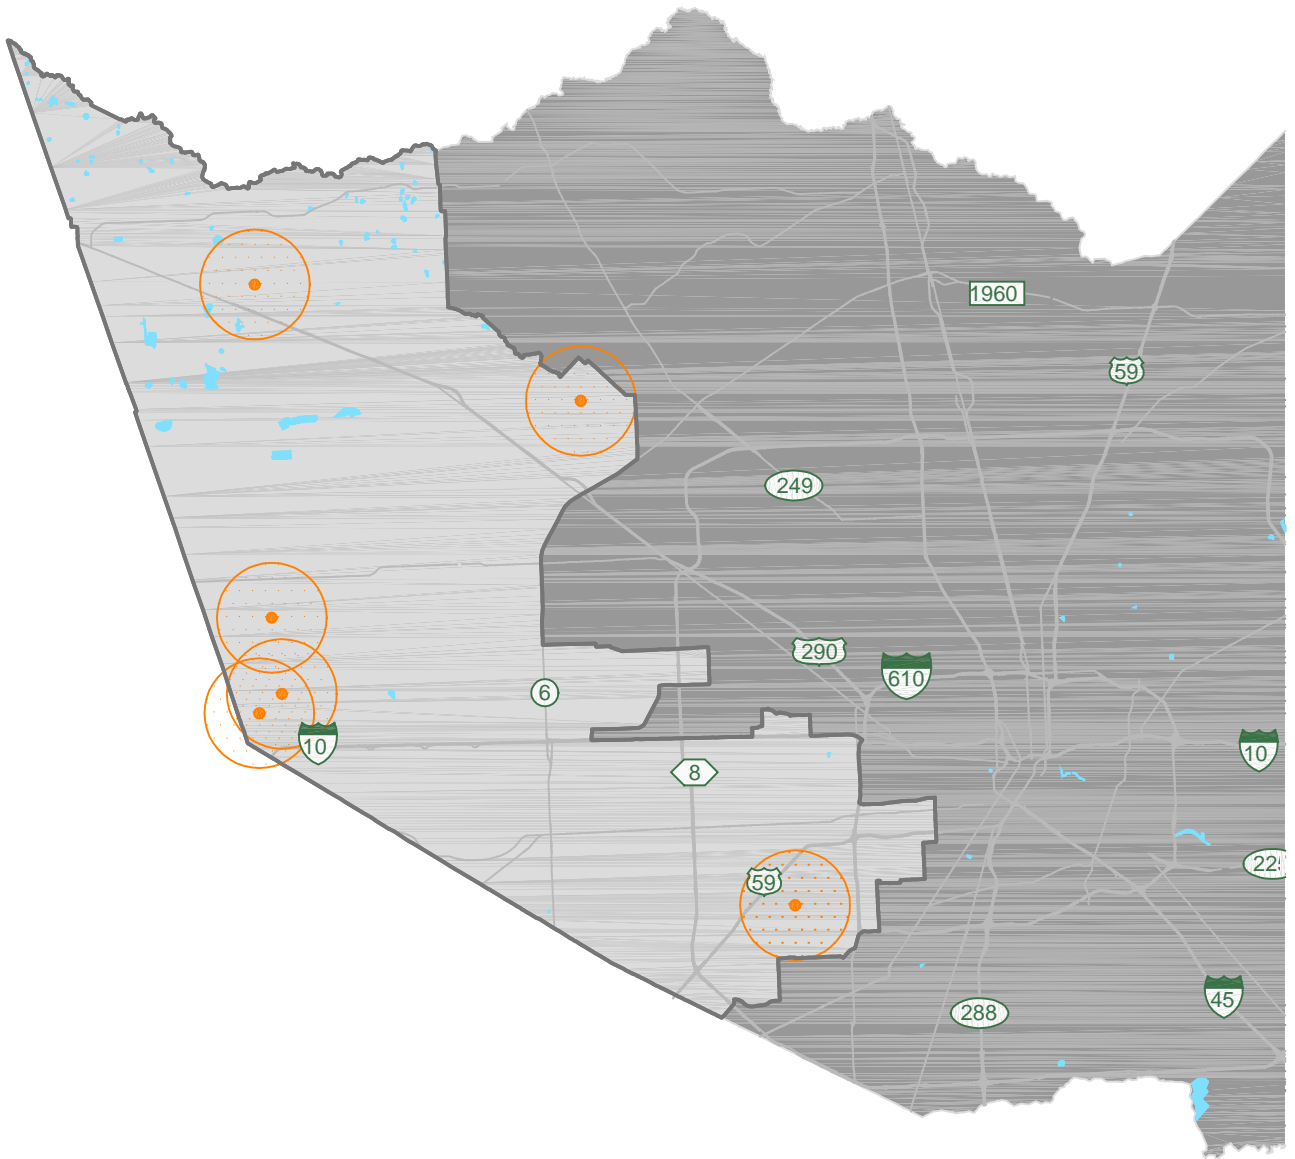

Precinct Three Community Parks

A Community Park has an area of 25-125 acres. The service area for a community park is a 2 mile radius.

Community Park w/service area