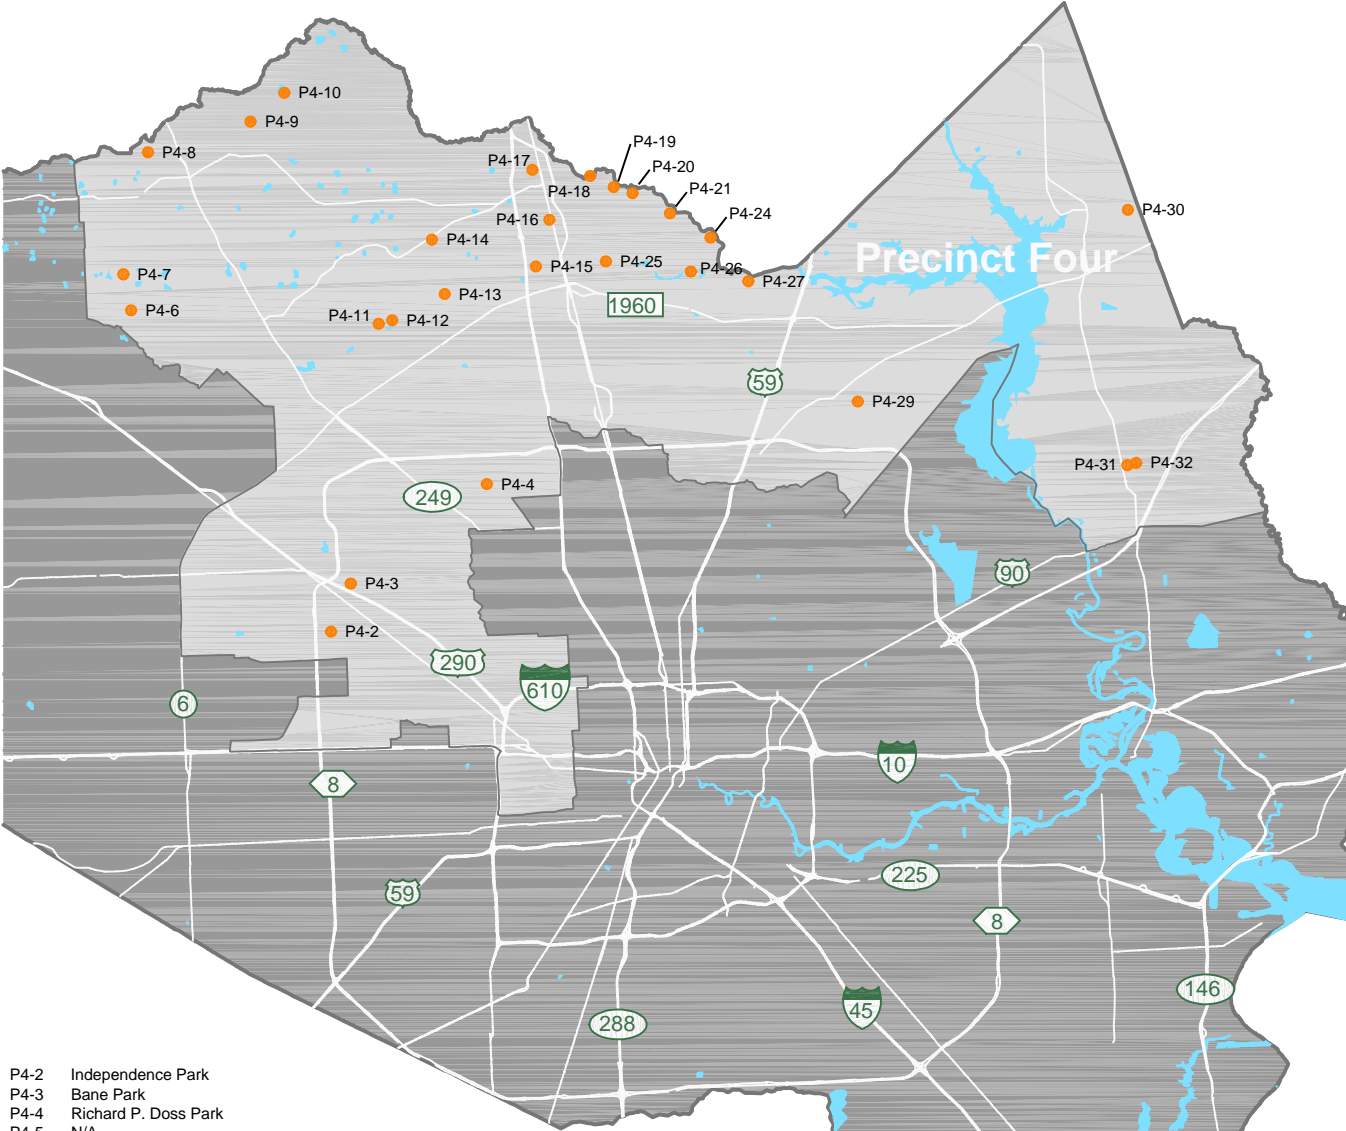

Precinct Four Existing Parks

- | | | |
|-----------------------------------|---|---|
| P4-2 Independence Park | P4-16 Arthur Bayer Park | P4-26 Cypresswood Golf Course |
| P4-3 Bane Park | P4-17 Southwell Park | P4-27 Jesse H. Jones Park and Nature Center |
| P4-4 Richard P. Doss Park | P4-18 Cypress Creek Park Site 10 | P4-28 N/A |
| P4-5 N/A | P4-19 Spring Creek Road Park | P4-29 Lyndsay/Lyons Sports Center |
| P4-6 Fritsche Park | P4-20 Cypress Creek Park Site 9 | P4-30 I.T. May Park |
| P4-7 A. D. Dyess Park | P4-21 Cypress Creek Park Site 8 | |
| P4-8 Spring Creek Park | P4-22 N/A | |
| P4-9 Samuel Matthews Park | P4-23 N/A | |
| P4-10 Roy Cambell Burroughs Park | P4-24 Rice Tract | P4-31 Crosby Park |
| P4-11 Elizabeth Kaiser Meyer Park | P4-25 Mercer Arboretum & Botanical Garden | P4-32 Crosby Sports Complex |
| P4-12 Don Collins Park | | |
| P4-13 Cypress Creek Park Site 7 | | |
| P4-14 Klein Park | | |
| P4-15 Cypress Creek Park Site 6 | | |