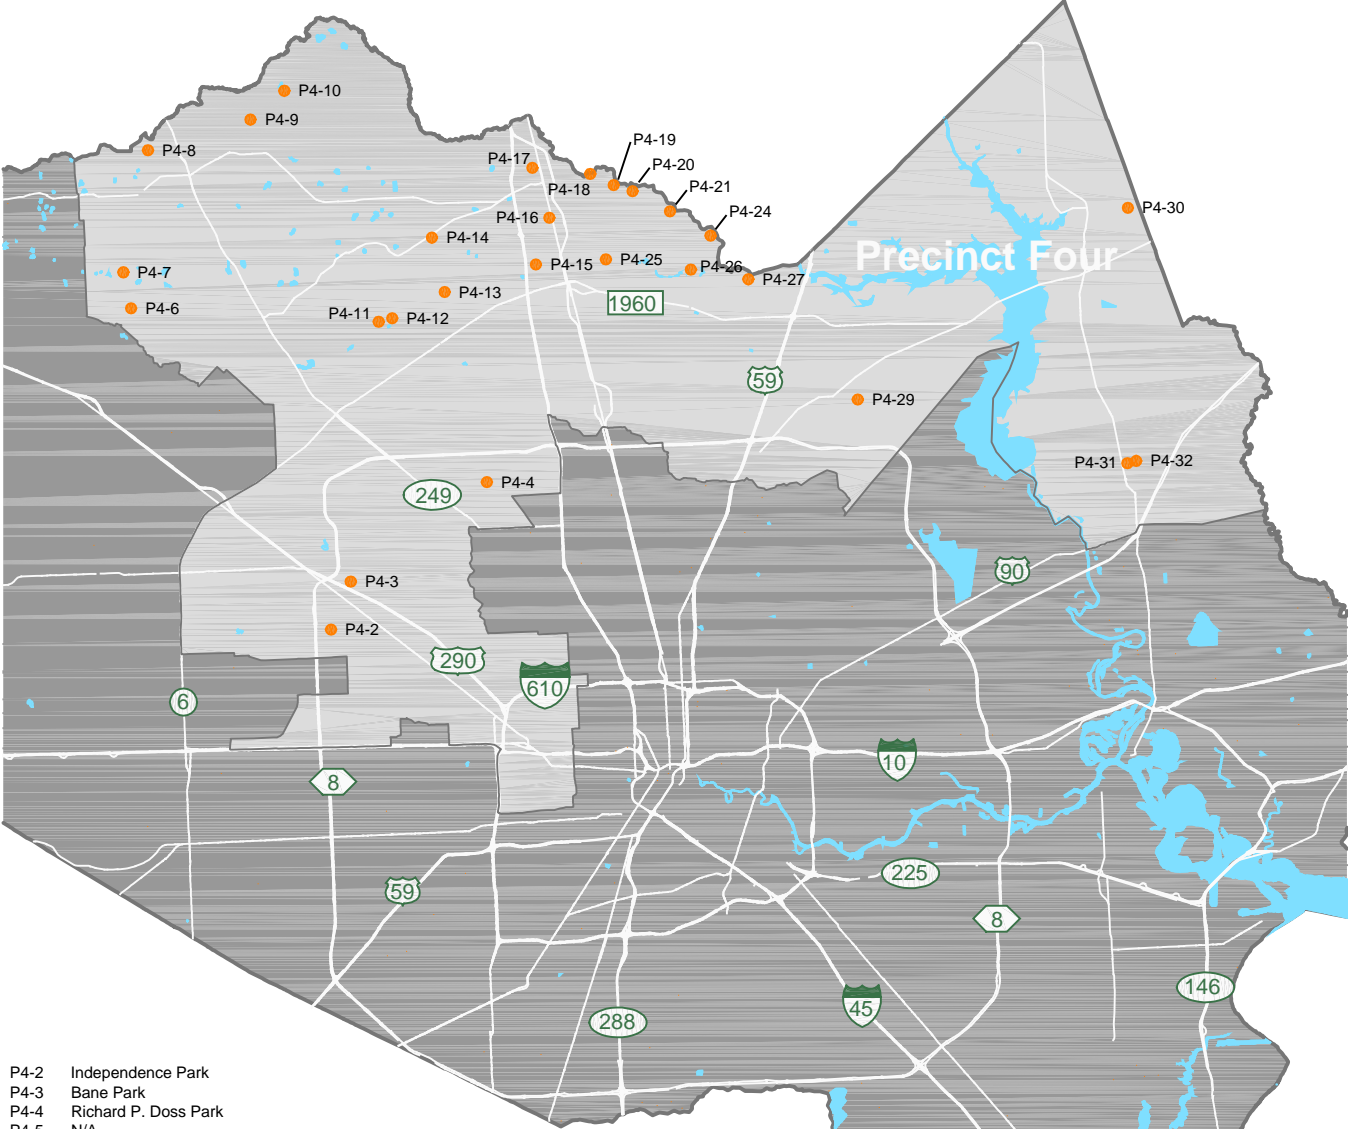

Precinct Four Existing Parks

- | | | |
|-----------------------------------|---|---|
| P4-2 Independence Park | P4-16 Arthur Bayer Park | P4-26 Cypresswood Golf Course |
| P4-3 Bane Park | P4-17 Southwell Park | P4-27 Jesse H. Jones Park and Nature Center |
| P4-4 Richard P. Doss Park | P4-18 Cypress Creek Park Site 10 | P4-28 N/A |
| P4-5 N/A | P4-19 Spring Creek Road Park | P4-29 Lyndsay/Lyons Sports Center |
| P4-6 Fritsche Park | P4-20 Cypress Creek Park Site 9 | P4-30 I.T. May Park |
| P4-7 A. D. Dyess Park | P4-21 Cypress Creek Park Site 8 | |
| P4-8 Spring Creek Park | P4-22 N/A | |
| P4-9 Samuel Matthews Park | P4-23 N/A | P4-31 Crosby Park |
| P4-10 Roy Cambell Burroughs Park | P4-24 Rice Tract | P4-32 Crosby Sports Complex |
| P4-11 Elizabeth Kaiser Meyer Park | P4-25 Mercer Arboretum & Botanical Garden | |
| P4-12 Don Collins Park | | |
| P4-13 Cypress Creek Park Site 7 | | |
| P4-14 Klein Park | | |
| P4-15 Cypress Creek Park Site 6 | | |