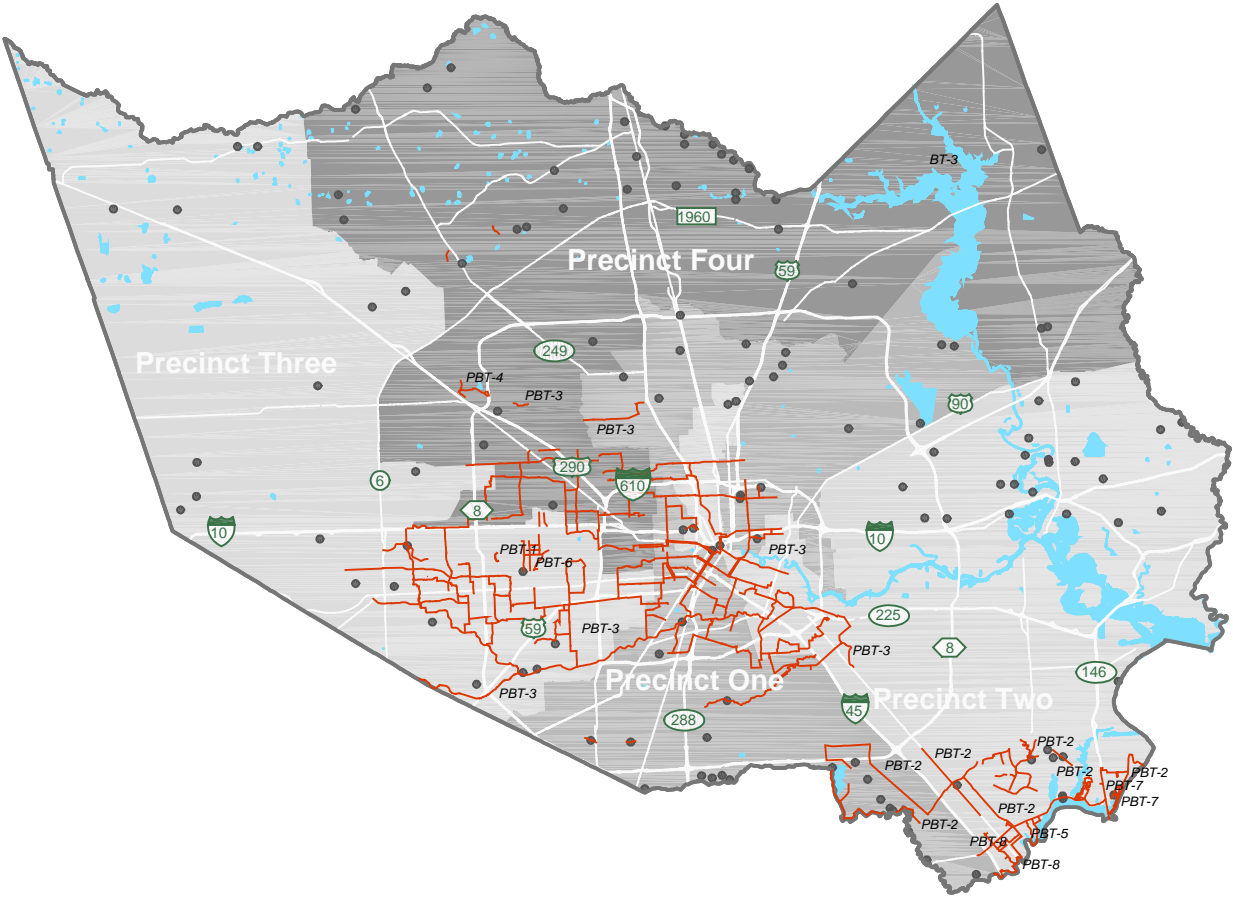

Proposed Municipal Bikeways

This Plan shows all proposed municipal bikeways in Harris County. The black dots represent existing Harris County recreational facilities.

- BT-1 City of Bunker Hill
- BT-2 City of Clear Lake
- BT-3 City of Houston
- BT-4 City of Jersey Village
- BT-5 City of Naussau Bay
- BT-6 City of Piney Point
- BT-7 City of Seabrook
- BT-8 City of Webster